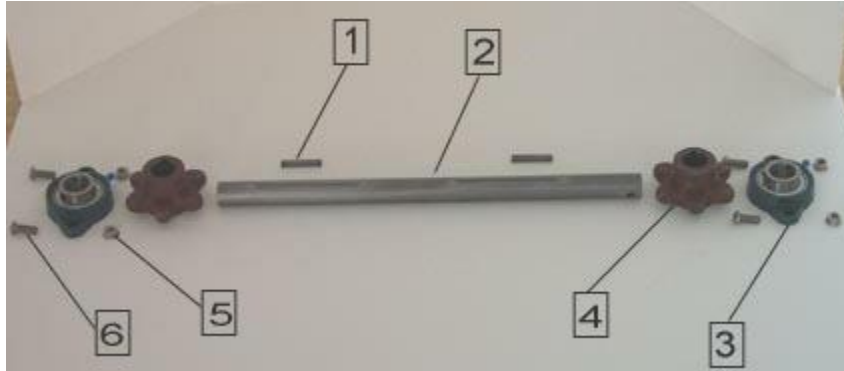

DRIVE SHAFT ASSEMBLY

<u>ITEM</u>	<u>PART #</u>	<u>QTY.</u>	<u>DESCRIPTION</u>
	ICE1125-21		DRIVE SHAFT ASSEMBLY
1	ICE7003	2	1/4 x 1/4 x 2 KEY
2	ICE1041-21	1	DRIVE SHAFT 1 1/8" OD x 21"
3	ICE2001	2	FLANGE BEARING 1 1/8" BORE
4	ICE3002	2	6T SPROCKET CASTING 1 1/8" BORE
5	ICE6011	4	3/8-16 SERRATED FLANGE NUT
6	ICE4017	4	3/8-16 x 1 HEX HEAD SOCKET, BUTTON HEAD
7	ICE9011	1	3/8 X 2 CLEVIS PIN, ZINC PLATED & COTTER PIN
8	ICE3009	1	10T SPROCKET, 1-1/8" BORE (COUPLER CHAIN)
9	ICE4042	4	3/8-16 X 1-1/14 HEX HEAD CAP SCREW, SS
10	ICE6010	4	3/8-16 NYLON INSERT NUT, SS